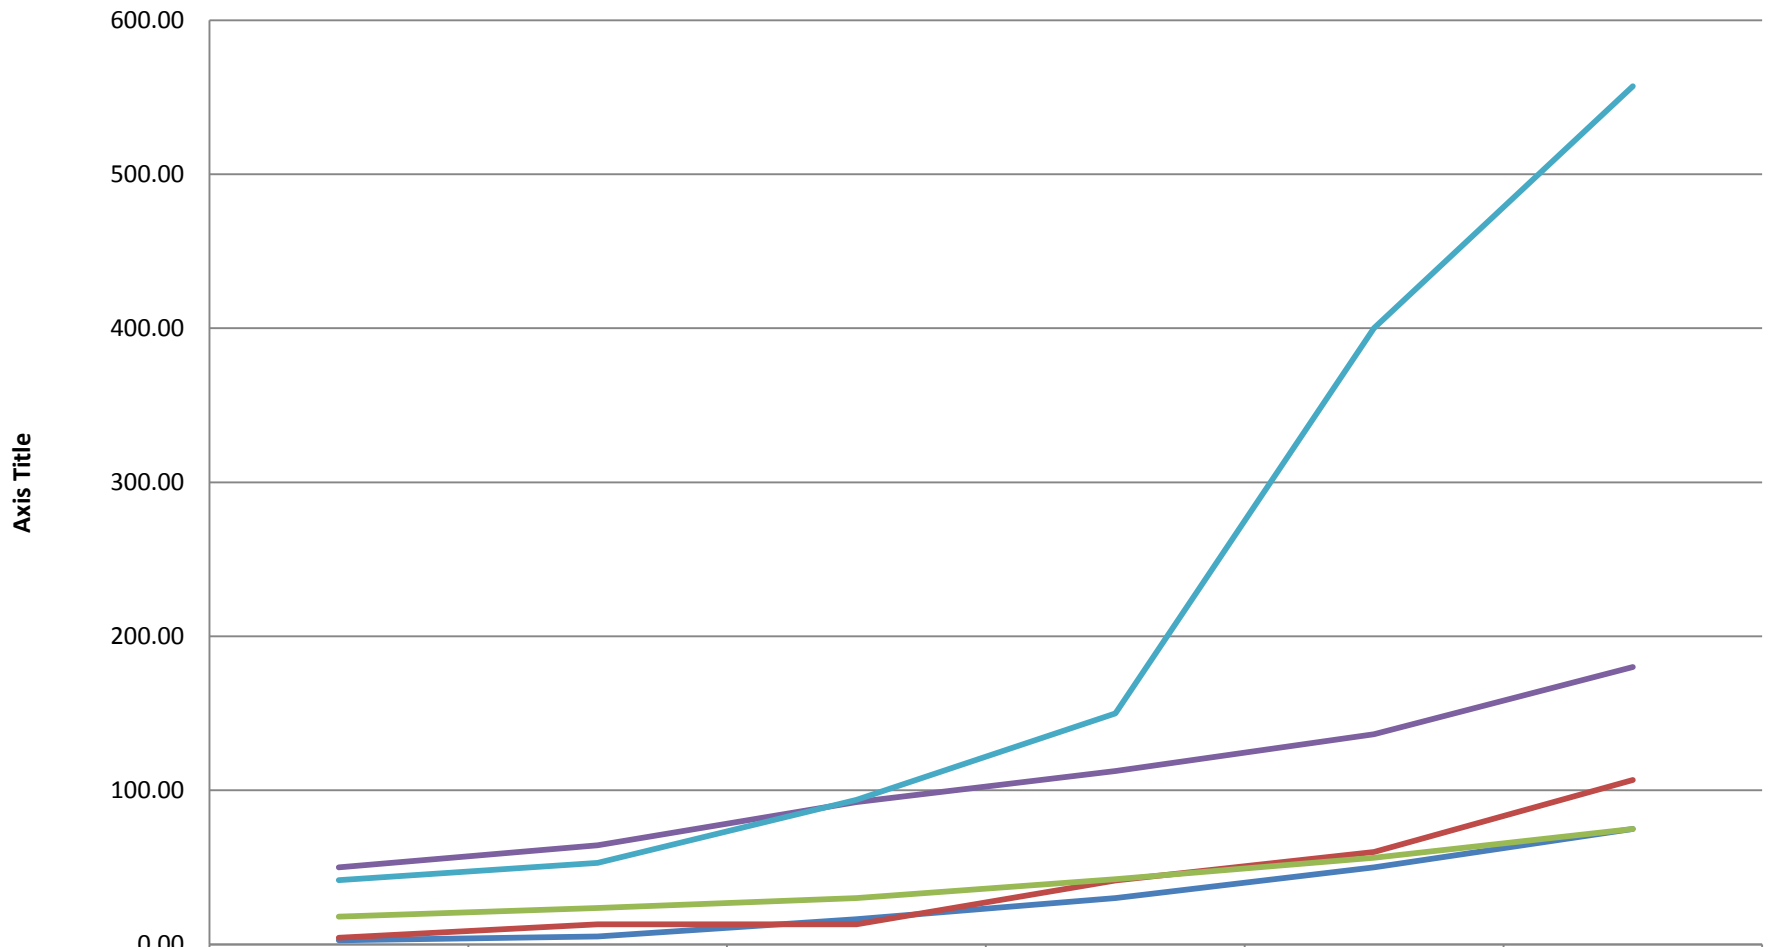

Tower Damage Per Second

	1	2	3	4	5	6
Gun	2.50	5.00	16.36	30.00	50.00	75.00
Rocket	4.29	12.92	13.00	41.45	60.00	106.67
Ping	18.00	23.68	30.00	42.35	56.25	75.00
Microwave	50.00	64.29	92.31	112.50	136.36	180.00
Nuke	41.67	52.94	93.75	150.00	400.00	557.14